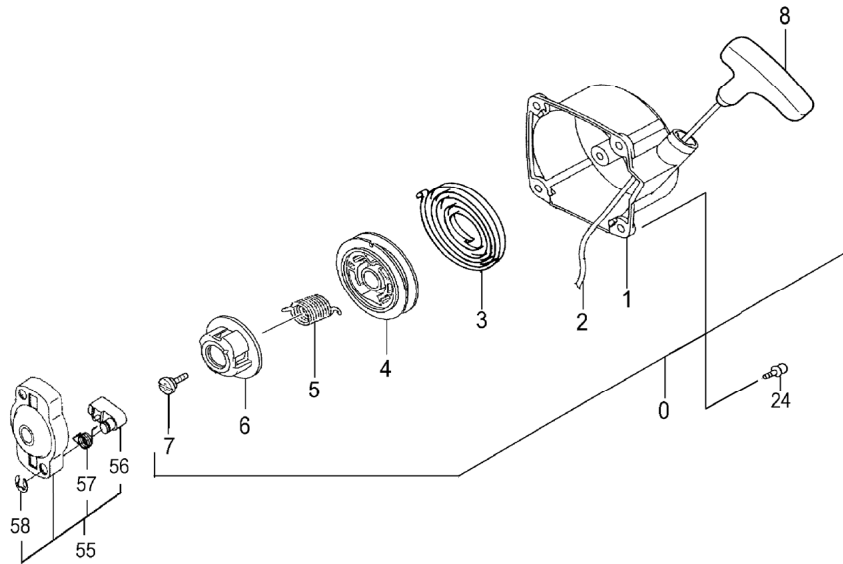

B65-05

CG27EJ(SLP) RECOIL STARTER

REF. NUMBER	PARTS NUMBER	DESCRIPTION	Q'TY	SERIAL NUMBER
000	762-07350-90	RECOIL STARTER BODY ASS	1	
001	772-07350-80	RECOIL STARTER BODY COM	1	
002	783-0720F-20	STARTER ROPE 3.5X860	1	
003	780-06097-20	RECOIL SPRING	1	
004	774-0720F-20	STARTER ROPE REEL	1	
005	758-0651H-20	DUMPER SPRING	1	
006	759-0651H-20	CAM PLATE	1	
007	839-03045-20	SET SCREW	1	
008	785-03045-20	STARTER HANDLE	1	
024	994-64040-185	HEX. HOLE BOLT 4X18WS	2	
055	798-0651H-90	STARTER PULLEY ASS'Y	1	
056	788-0651H-20	STARTER PAWL	2	
057	790-06097-20	STARTER PAWL SPRING	2	
058	993-55050-000	STOP RING E-5	2