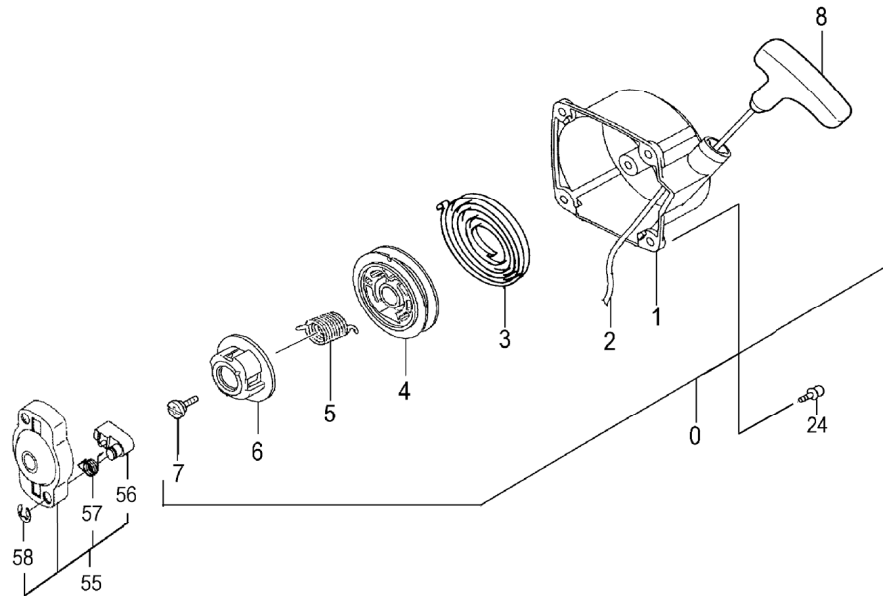

B65-05 CG27EJ(SP) RECOIL STARTER

REF. NUMBER	PARTS NUMBER	DESCRIPTION	Q'TY	SERIAL NUMBER
000	762-07350-90	RECOIL STARTER BODY ASS	1	
001	772-07350-80	RECOIL STARTER BODY COI	1	
002	783-0720F-20	STARTER ROPE 3.5X860	1	
003	780-06097-20	RECOIL SPRING	1	
004	774-0720F-20	STARTER ROPE REEL	1	
005	758-0651H-20	DUMPER SPRING	1	
006	759-0651H-20	CAM PLATE	1	
007	839-03045-20	SET SCREW	1	
008	785-03045-20	STARTER HANDLE	1	
024	994-64040-185	HEX. HOLE BOLT 4X18WS	2	
055	798-0651H-90	STARTER PULLEY ASS'Y	1	
056	788-0651H-20	STARTER PAWL	2	
057	790-06097-20	STARTER PAWL SPRING	2	
058	993-55050-000	STOP RING E-5	2