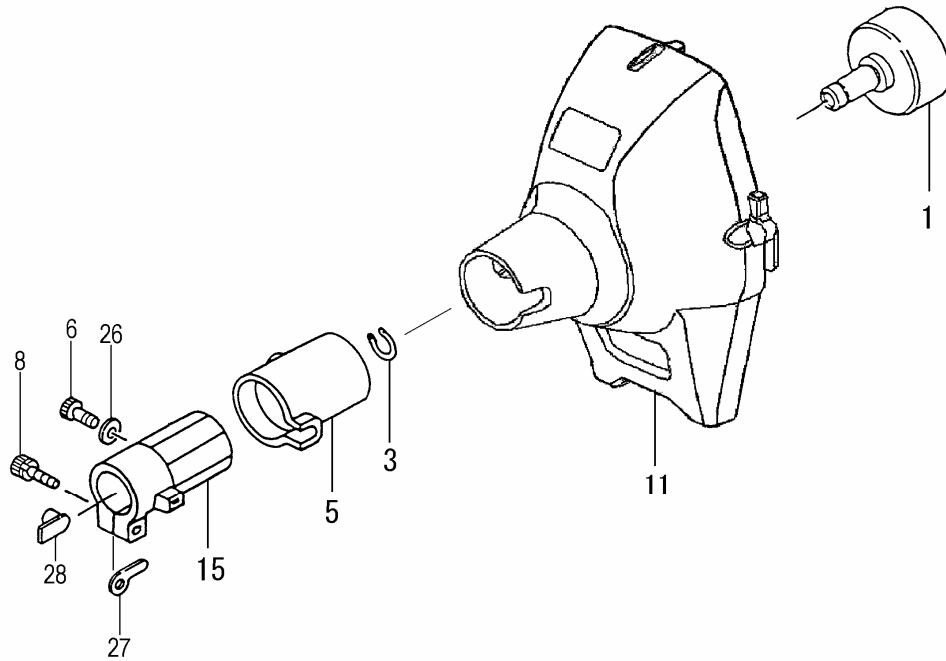

B65-07

CG27EJ(SP) FAN CASE

REF. NUMBER	PARTS NUMBER	DESCRIPTION	Q'TY	SERIAL NUMBER
001	289-03070-80	CLUTCH DRUM COMP.	1	
003	993-50012-002	STOP RING C-12, OUTER	1	
005	599-00980-21	CUSHION RUBBER	1	
006	990-51050-163	HEX. HOLE BOLT 5X16	1	
008	994-61050-254	HEX. HOLE BOLT 5X25/S	1	
011	112-03045-80	FAN CASE COMP.	1	
015	360-00996-20	PIPE HOLDER,24 DIA.	1	
026	992-01050-061	WASHER 5	1	
027	324-37350-20	GEAR CASE WASHER	1	
028	361-00990-20	METAL FITTING	1