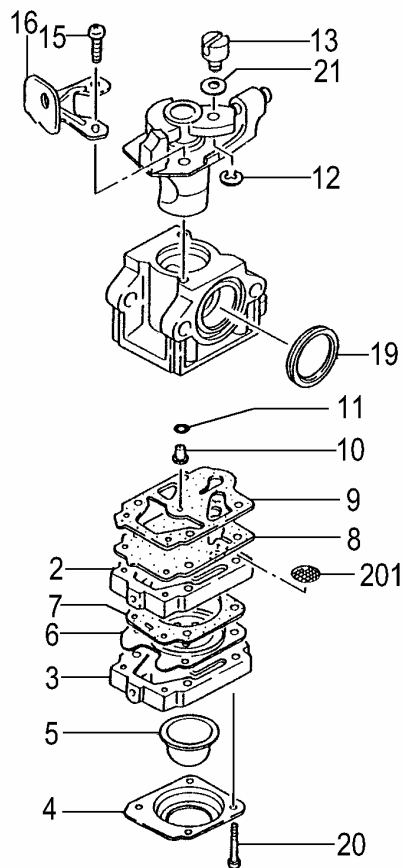

B65-06

CG27EJ(SP) CARBURETOR

REF. NUMBER	PARTS NUMBER	DESCRIPTION	Q'TY	SERIAL NUMBER
002	575-25153-80	PUMP BODY COMP	1	
003	442-25151-80	PRIMING PUMP COMP.	1	
004	476-25151-20	DIAPHRAGM COVER	1	
005	447-25108-20	PRIMING BODY	1	
006	474-25601-20	METERING DIAPHRAGM	1	
007	475-25153-20	DIAPHRAGM GASKET	1	
008	576-25100-20	PUMP DIAPHRAGM	1	
009	577-25292-20	PUMP GASKET	1	
010	599-2001W-38	LONG MAIN JET #38	1	
011	550-25100-20	O-RING	1	
012	489-25100-20	STOP RING	1	
013	539-25120-20	SWIVEL	1	
015	514-25100-20	THROTTLE SET SCREW	2	
016	544-25164-20	CABLE ADJUSTER STAY	1	
019	431-0634C-20	CLEANER PACKING	1	
020	548-25151-20	SET SCREW	4	
021	549-25165-20	THRUST WASHER	1	
201	578-25007-20	INLET SCREEN	1