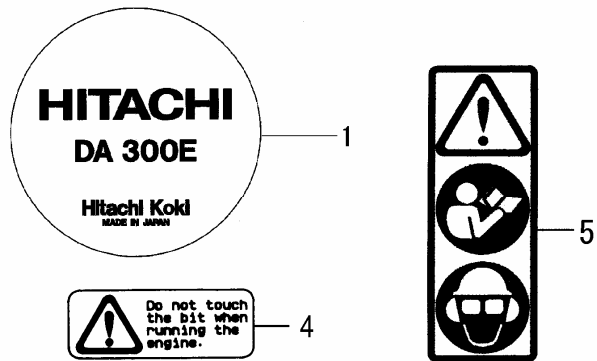

S06-11

DA300E LABELS

REF. NUMBER	PARTS NUMBER	DESCRIPTION	Q'TY	SERIAL NUMBER
001	906-32255-21	NAME PLATE DA300E	1	
004	921-32172-20	CAUTION MARK	1	
005	920-32466-20	CAUTION MARK	1