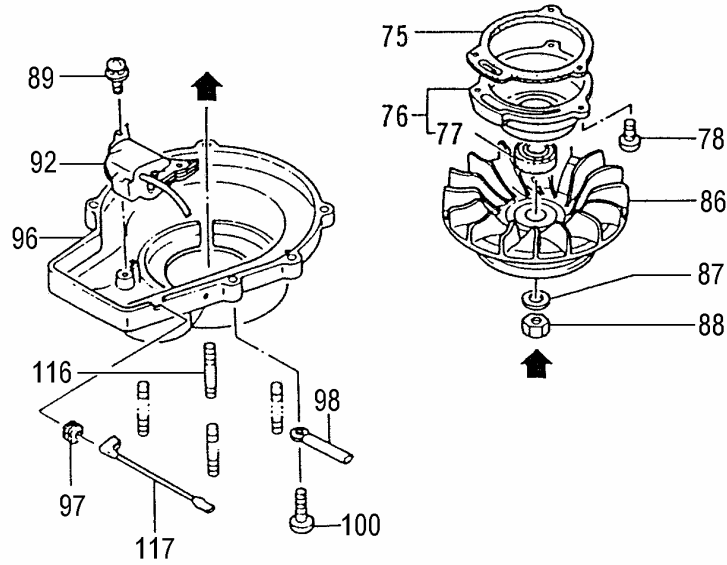

S06-03 DA300E FAN CASE

REF. NUMBER	PARTS NUMBER	DESCRIPTION	Q'TY	SERIAL NUMBER
075	385-10250-20	GOVERNOR COVER GASKET	1	
076	384-10243-90	GOVERNOR COVER ASS'Y	1	
077	999-66152-564	OIL SEAL UD15257	1	
078	990-11040-101	SCREW 4X10	3	
086	155-21715-80	MAGNETO ROTOR COMP.	1	
087	992-01100-011	WASHER 10	1	
088	991-09100-001	NUT 10 (L.H. THREAD)	1	
089	994-16040-226	SCREW 4X22/WS	2	
092	167-21954-80	IGNITION COIL COMP.	1	
096	112-10244-21	FAN CASE	1	
097	202-10200-20	GROMMET	1	
098	198-05015-80	CORD CLAMP COMP.	1	
100	994-14060-251	SCREW 6X25/S	4	
116	100-04001-20	STUD BOLT 6X36	4	
117	178-0136M-80	STOP CORD COMP.	1